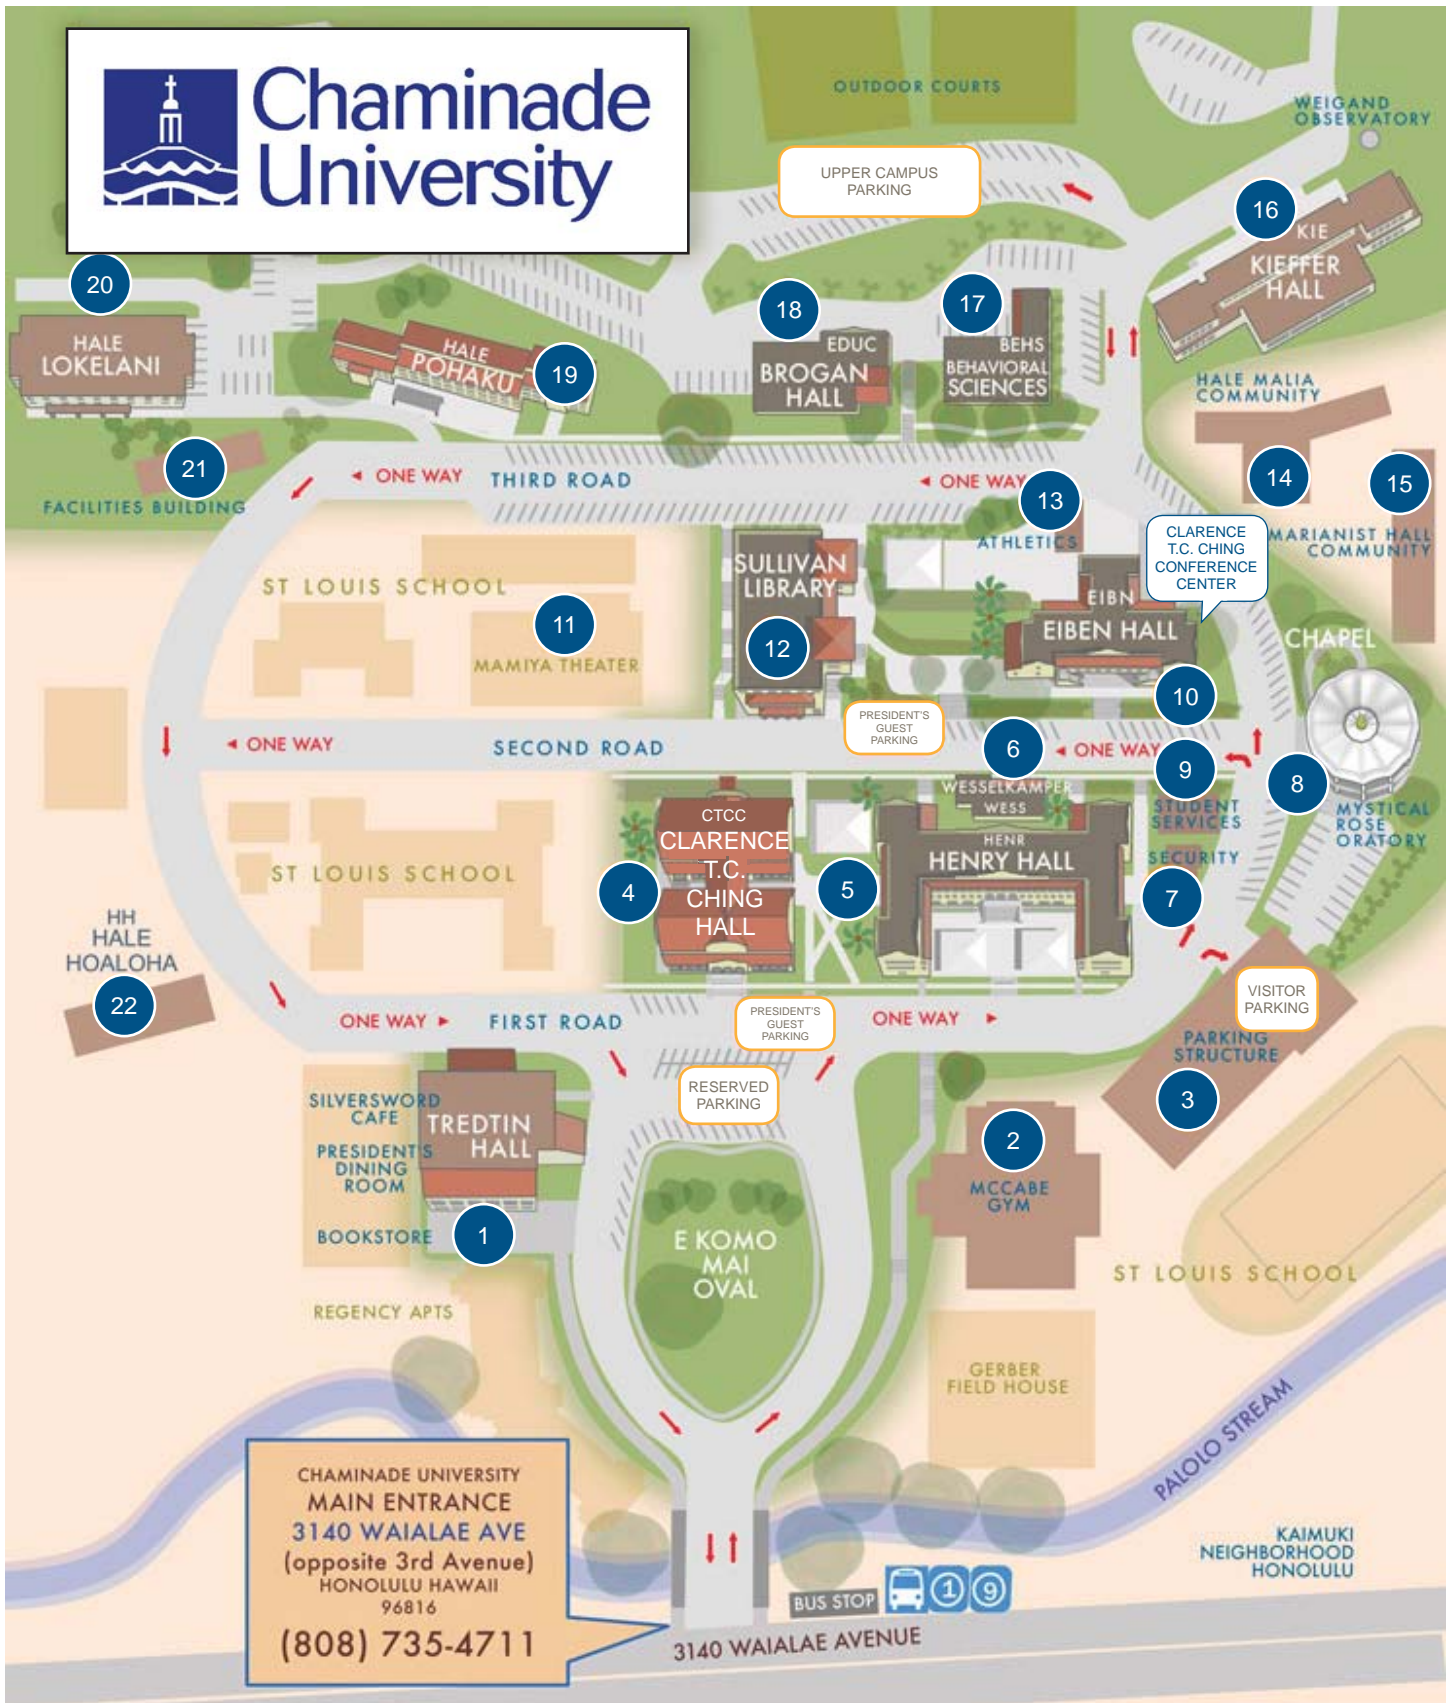

Chaminade University

DRIVING DIRECTIONS: Chaminade University is located between downtown Honolulu and Diamond Head in the Kaimuki District. Take the H-1 Freeway to King St. Exit 25A; turn left on to Wai'alae Avenue. Follow Wai'alae a short distance to 3rd Avenue and make a left onto the campus entrance drive.

ADDRESS: 3140 Wai'alae Ave, Honolulu Hawaii.

PHONE: (808) 735-4711 or toll-free (800) 735-3733.